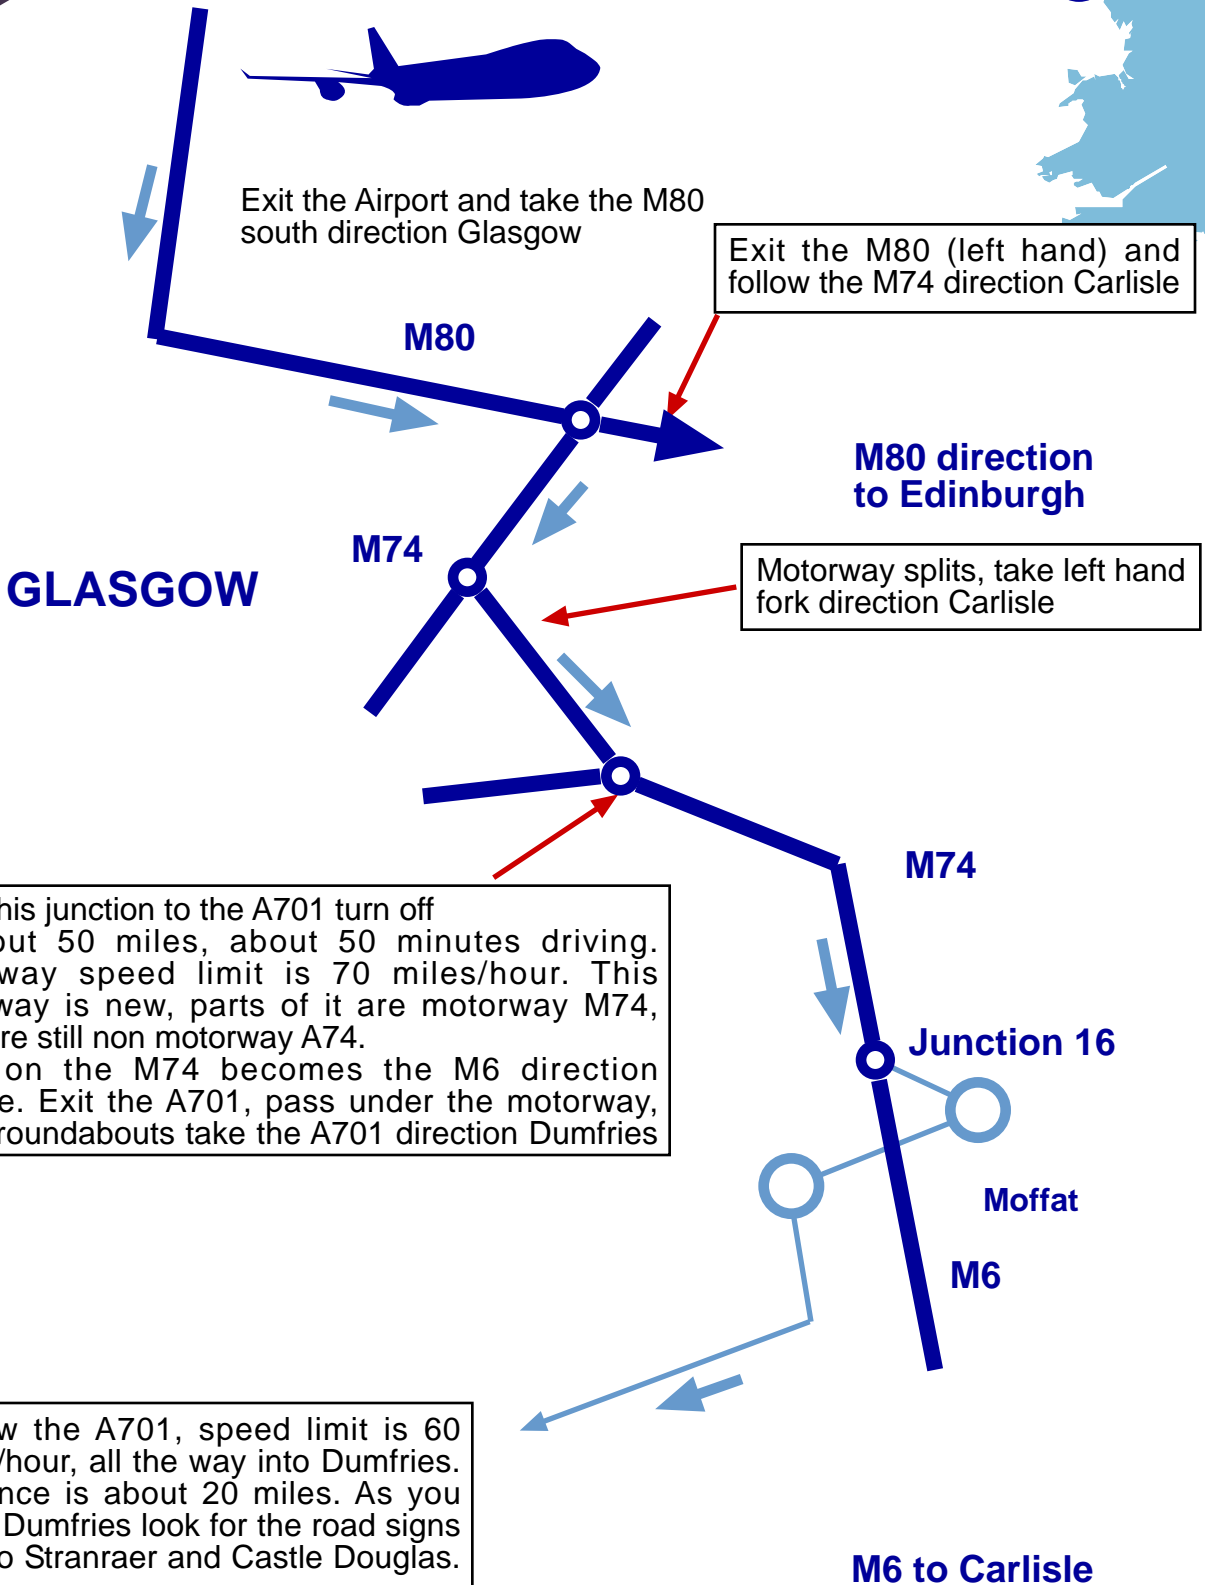

# Access to PET Processors (UK) from Glasgow Airport

From this junction to the A701 turn off is about 50 miles, about 50 minutes driving. Motorway speed limit is 70 miles/hour. This motorway is new, parts of it are motorway M74, parts are still non motorway A74. Later on the M74 becomes the M6 direction Carlisle. Exit the A701, pass under the motorway, at the roundabouts take the A701 direction Dumfries

Follow the A701, speed limit is 60 miles/hour, all the way into Dumfries. Distance is about 20 miles. As you enter Dumfries look for the road signs A75 to Stranraer and Castle Douglas. Then refer to road access map download.